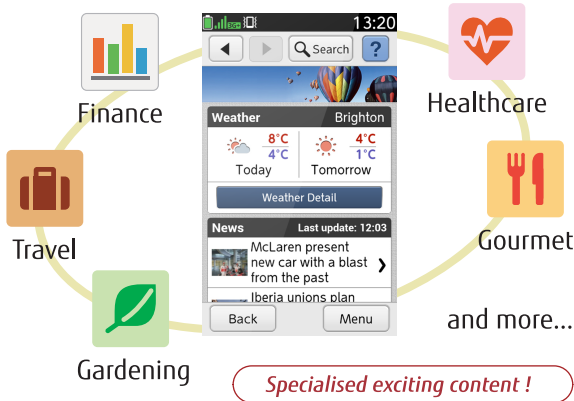

Chat and meet new friends who have similar hobbies and interests. Sign up process is simple. The Forum is monitored 24/7 to avoid inappropriate posts and provide peace of mind.

The most important thing is that before you start planting make sure that the field is prepared correctly.

- Events of the day
- General Discussion
- Food
- Travel

Provide various categories

It's fun and enjoyable. Why not join us?

Photo Sharing ~Assisting you to expand your Smartphone experience.

The place to communicate with your friends.

■ Share your photos

Stay in touch with family and friends by sharing photos of those important moments.

■ Order your album

Create your **own album** - Enjoy those precious moments anytime with family and friends..

Web Portal ~Offering various information

Daily news headlines and features. Our dedicated web portal provides free information and no unsolicited advertisements.

Knowledge Interface

Usage Frequency

Health Care ~Fujitsu's sensing technology supporting your daily life