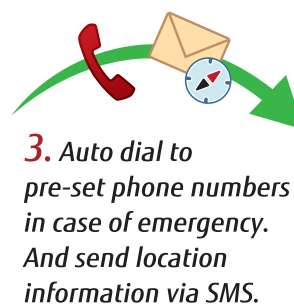

Friend or family

This pamphlet is translated based on the Japanese local pamphlet. Some contents inside are reference information for Japan local only. (Cost/Patent, etc) If you need further information, please contact our sales representative in your region. <http://www.fujitsu.com/global/>