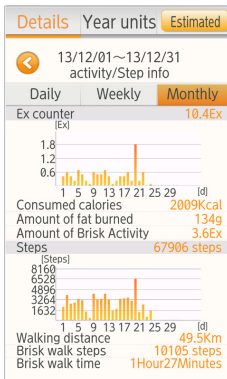

Our embedded momentum measuring algorithm engine accurately calculates the number of calories consumed.

Smartphone camera can monitor your pulse.

Detects the length and quality of your sleep by measuring body movement through the night.