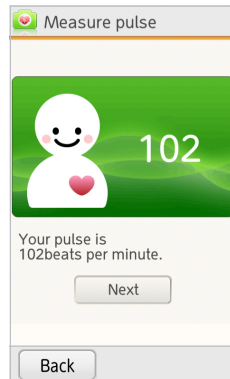

Web Portal ~Offering various information

Daily news headlines and features. Our dedicated web portal provides free information and no unsolicited advertisements.

Knowledge Interface

Usage Frequency

Health Care ~Fujitsu's sensing technology supporting your daily life

Fujitsu supports your daily activities via our original 3D motion sensing technology. We provide a wide variety of Lifestyle Applications such as Walking Monitor, Pulse Measure and Sleep Log.

Peace of Mind

Our embedded momentum measuring algorithm engine accurately calculates the number of calories consumed.

Smartphone camera can monitor your pulse.

Detects the length and quality of your sleep by measuring body movement through the night.