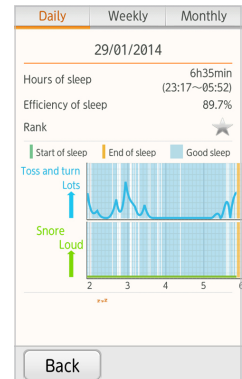

Web Portal ~Offering various information

Daily news headlines and features. Our dedicated web portal provides free information and no unsolicited advertisements.

Knowledge Interface

Usage Frequency

Health Care ~Fujitsu's sensing technology supporting your daily life

Fujitsu supports your daily activities via our original 3D motion sensing technology. We provide a wide variety of Lifestyle Applications such as Walking Monitor, Pulse Measure and Sleep Log.

Peace of Mind

Our embedded momentum measuring algorithm engine accurately calculates the number of calories consumed.

Smartphone camera can monitor your pulse.

Detects the length and quality of your sleep by measuring body movement through the night.